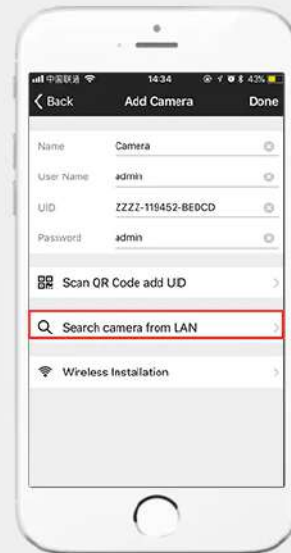

|RECIPIENT OF NATIONAL AWARD " DR BR AMBEDKAR BUSINESS EXCELLENCE AWARD 2022 |

View Via Mobile Phone

Download "CamHi" from Google Play Store

1.Open APP : CamHi

2.Add Camera

3.Search camera from LAN

4.Choose Device on LAN