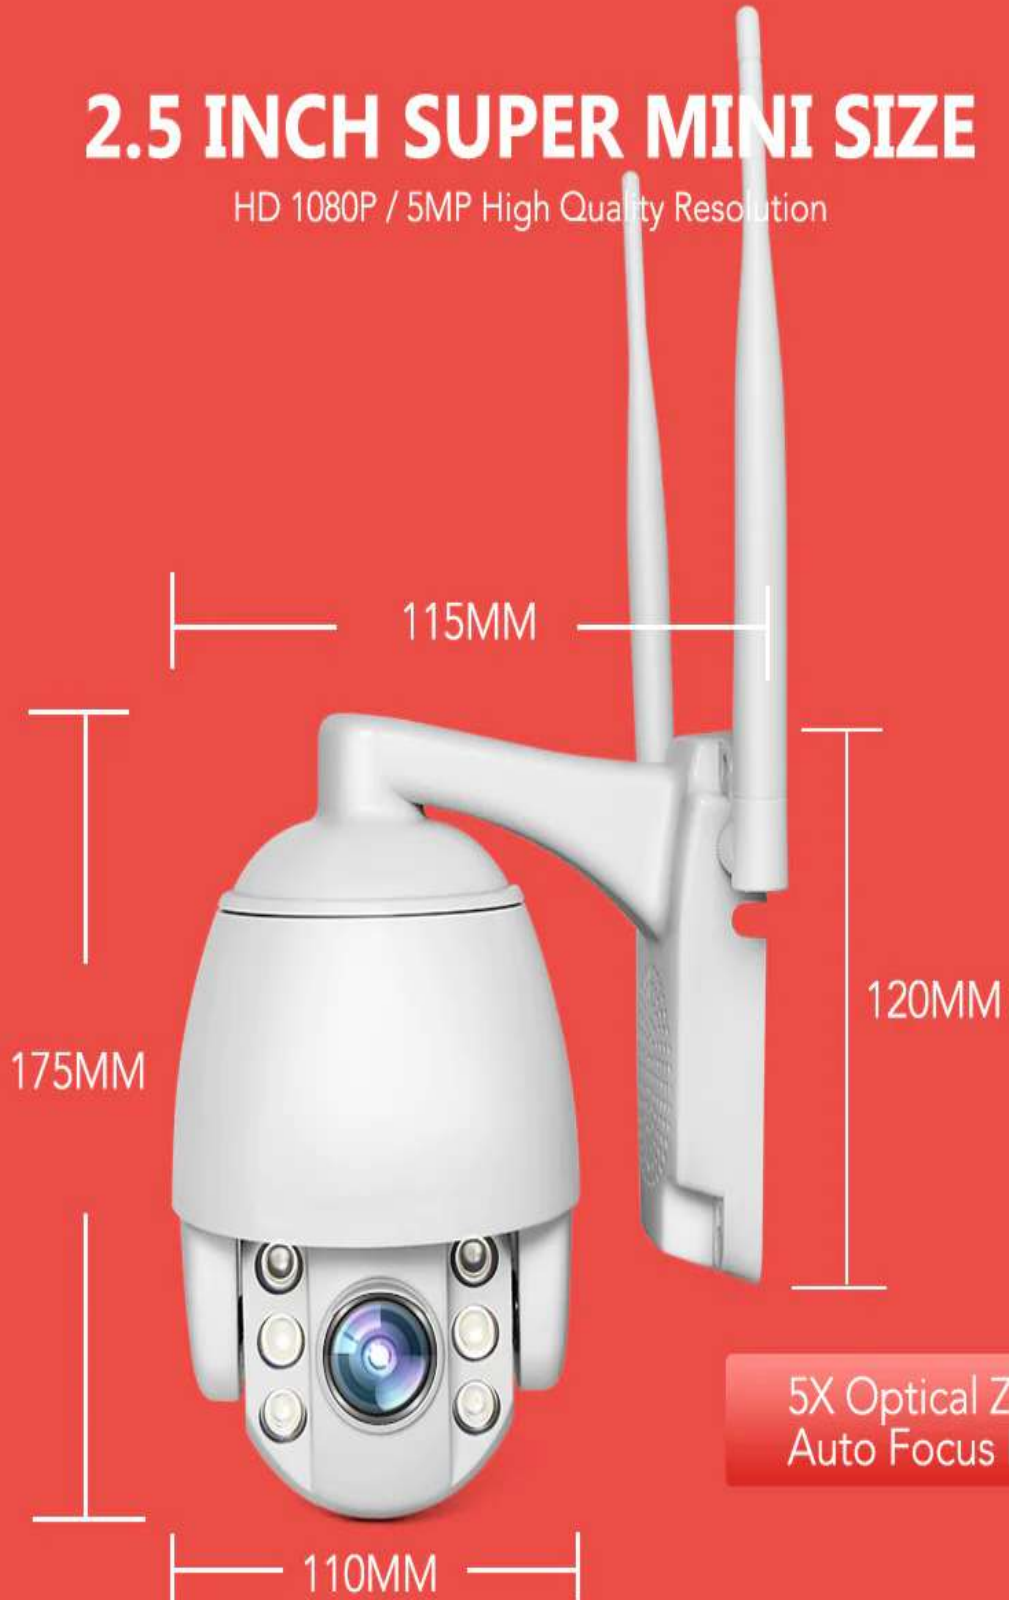

2.5 INCH SUPER MINI SIZE

HD 1080P / 5MP High Quality Resolution

**5X Optical Zoom
Auto Focus Lens**