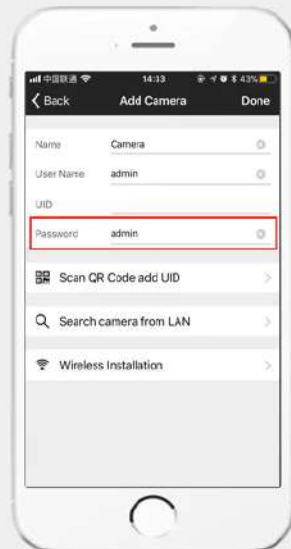

|RECIPIENT OF NATIONAL AWARD " DR BR AMBEDKAR BUSINESS EXCELLENCE AWARD 2022 |

View Via Mobile Phone

Download "CamHi" from Google Play Store

1.Open APP : CamHi

2.Add Camera

3.Search camera from LAN

4.Choose Device on LAN