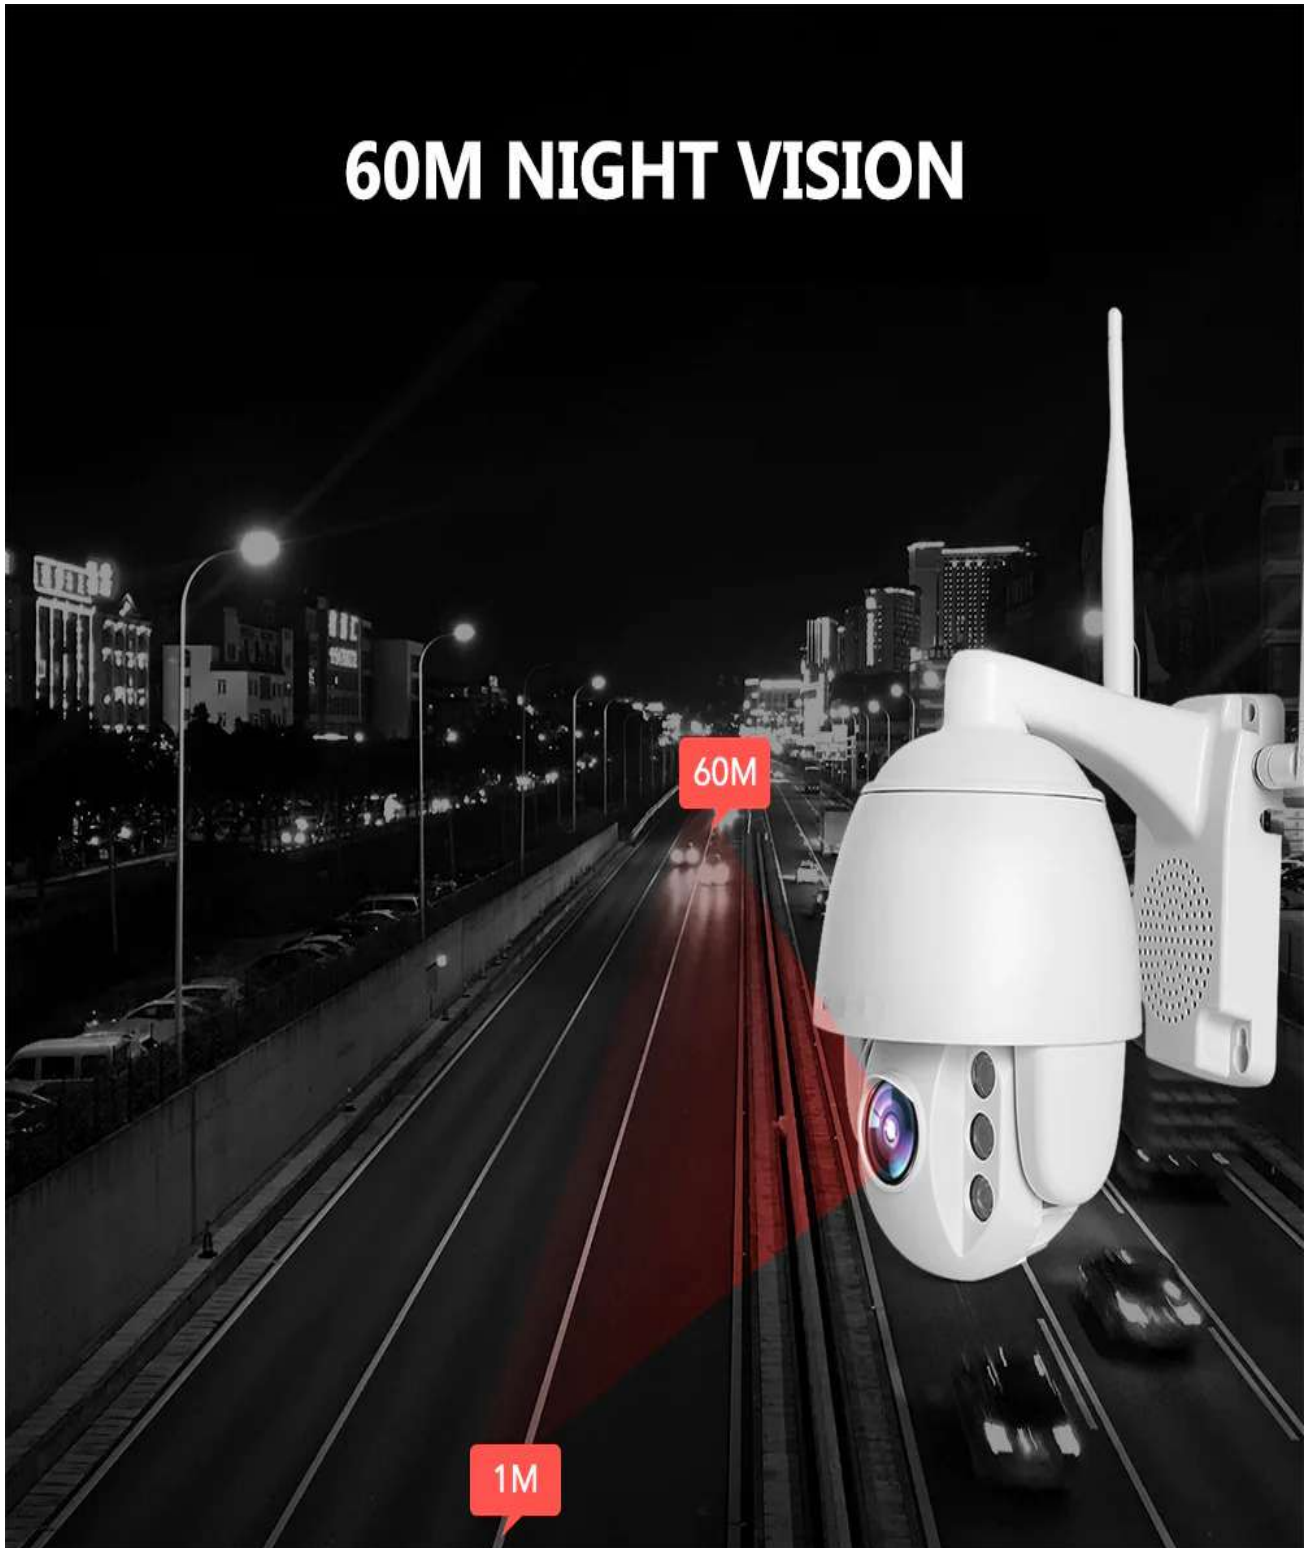

IYSERT ENERGY RESEARCH PRIVATE LIMITED

CIN -U72900UR2014PTC001344

MNRE & ISO 9001:2015 Company

Awarded International Asian Business Leadership Award 2017 , Singapore || Listed Top 50 companies in CNBC ABLA 2017 , Shanghai

|RECIPIENT OF NATIONAL AWARD " DR BR AMBEDKAR BUSINESS EXCELLENCE AWARD 2022 |